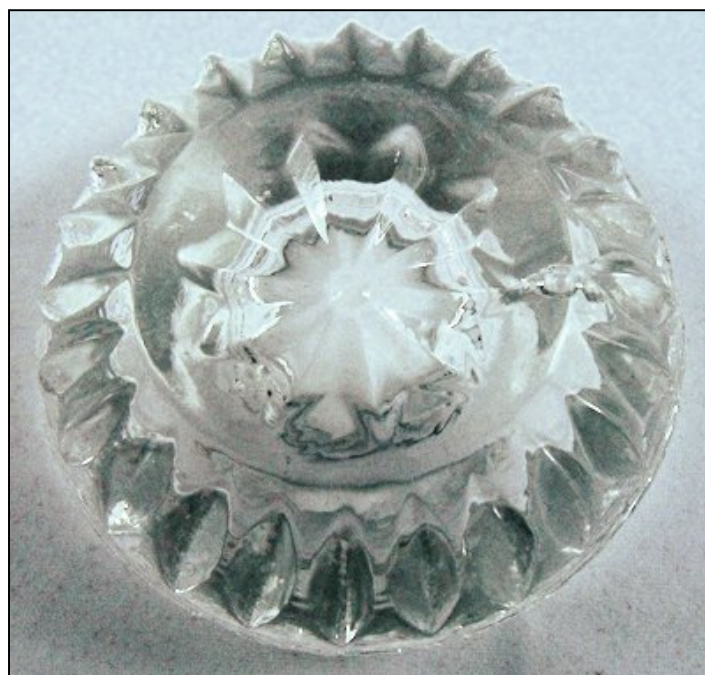

RO-FT-2-5

1-7/8" D x 7/8" H

Manufacturer unknown

Known colors: Clear

Details: Has a narrow 1/16" plain center band and plain top. Bottom half has 24 protruding creased almond shapes. Bottom has an impressed 10 point star with small center circle.

Resembles Bryce Bros. ELLIPSE PLAIN TOP (RO-FT-2-4) but this one has protruding almond shapes and a plain center band.