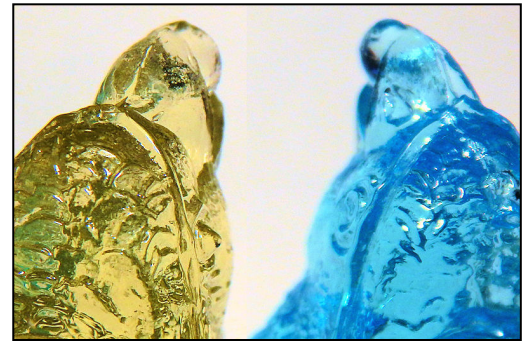

# H&J 931

H&J Image

BIRD IND. SALT

2-15/16" L x 1-13/16" W x 1-5/8" H

BIRD (WITH BERRY)

McKee Glass c.1889

Known colors: Clear, amber, aqua, blue, and yellow

Note: Detailed article on these birds and identification can be found on [OPENSALT.US](http://OPENSALT.US) > References > Articles. See H&J 458, 470, 932 & 933, 946 & 947 for master size.

McKee made 3 types of the BIRD salt. Bird without the berry (rare) is one of them

There are two types with the berry. One has protruding pointed eyes as shown on the yellow one, and flat eyes as shown on the blue one.