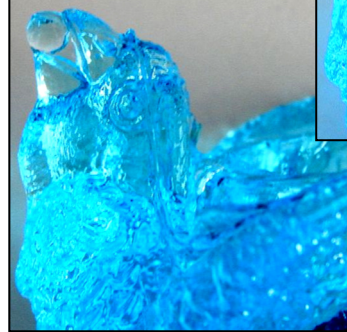

# H&J 931

H&J Image

BIRD IND. SALT

2-15/16" L x 1-13/16" W x 1-5/8" H

BIRD (WITH BERRY)

McKee Glass c.1889

Known colors: Clear, amber, aqua, blue, and yellow

Note: Detailed article on these birds and identification can be found on [OPENSALT.US](http://OPENSALT.US) > References > Articles. See H&J 458, 470, 932 & 933, 946 & 947 for master size.

McKee made 3 types of the BIRD salt. Bird without the berry (rare) is one of them

There are two types with the berry. One has protruding pointed eyes as shown on the yellow one, and flat eyes as shown on the blue one.