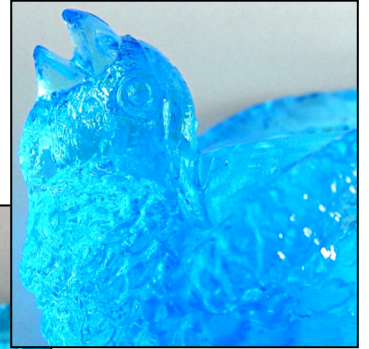

# H&J 931

H&J Image

BIRD IND. SALT

2-15/16" L x 1-13/16" W x 1-5/8" H

BIRD (WITH BERRY)

McKee Glass c.1889

Known colors: Clear, amber, aqua, blue, and yellow

Note: Detailed article on these birds and identification can be found on [OPENSALT.US](http://OPENSALT.US) > References > Articles. See H&J 458, 470, 932 & 933, 946 & 947 for master size.

McKee made 3 types of the BIRD salt. Bird without the berry (rare) is one of them

There are two types with the berry. One has protruding pointed eyes as shown on the yellow one, and flat eyes as shown on the blue one.