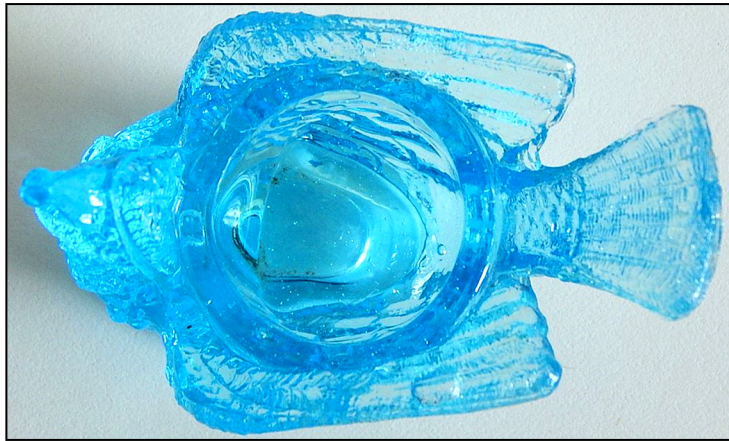

# H&J 931

H&J Image

BIRD IND. SALT

2-15/16" L x 1-13/16" W x 1-5/8" H

BIRD (WITH BERRY)

McKee Glass c.1889

Known colors: Clear, amber, aqua, blue, and yellow

Note: Detailed article on these birds and identification can be found on [OPENSALT.US](http://OPENSALT.US) > References > Articles. See H&J 458, 470, 932 & 933, 946 & 947 for master size.

McKee made 3 types of the BIRD salt. Bird without the berry (rare) is one of them

There are two types with the berry. One has protruding pointed eyes as shown on the yellow one, and flat eyes as shown on the blue one.