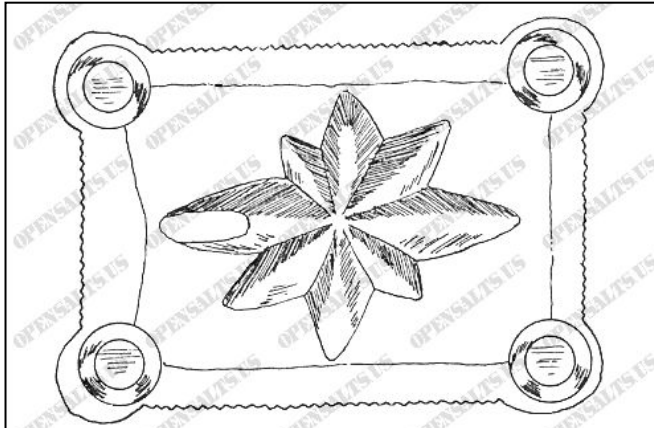

SD 14

ORIGIN — BOSTON & SANDWICH GLASS COMPANY

COLOR

clear
blue tint
purple blue

RARITY

plentiful
scarce
scarce

ORIGIN — BOSTON & SANDWICH GLASS COMPANY

COLOR

clear
cobalt blue

RARITY

plentiful
rare

Star shape in bottom looks more like SD 16 shown above, but the bottom is completely flat as shown in SD 14. Perhaps another variation not shown in the Neal book.