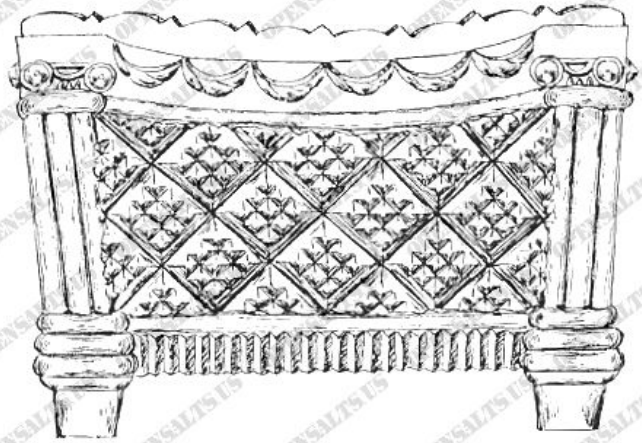

H&J 879

H&J Image

3-1/8" L x 1-15/16" W x 2-1/8" H

Boston & Sandwich Glass c.1825-1850

Known Colors: See next page

Note: Not a reproduction.
Scroll down to next page.

SD 14

ORIGIN — BOSTON & SANDWICH GLASS COMPANY

COLOR

clear
blue tint
purple blue

RARITY

plentiful
scarce
scarce

ORIGIN — BOSTON & SANDWICH GLASS COMPANY

COLOR

clear
cobalt blue

RARITY

plentiful
rare

Star shape in bottom looks more like SD 16 shown above, but the bottom is completely flat as shown in SD 14. Perhaps another variation not shown in the Neal book.