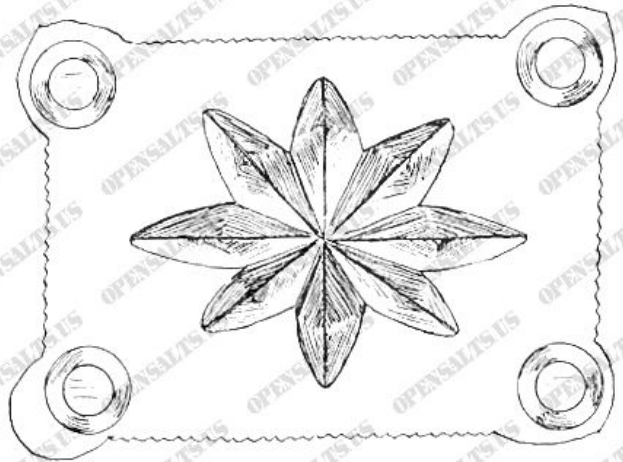

H&J 879

H&J Image

3-1/8" L x 1-15/16" W x 2-1/8" H

Boston & Sandwich Glass c.1825-1850

Known Colors: See next page

Note: Not a reproduction.
Scroll down to next page.

SD 14

ORIGIN — BOSTON & SANDWICH GLASS COMPANY

COLOR

clear
blue tint
purple blue

RARITY

plentiful
scarce
scarce

ORIGIN — BOSTON & SANDWICH GLASS COMPANY

COLOR

clear
cobalt blue

RARITY

plentiful
rare

Star shape in bottom looks more like SD 16 shown above, but the bottom is completely flat as shown in SD 14. Perhaps another variation not shown in the Neal book.