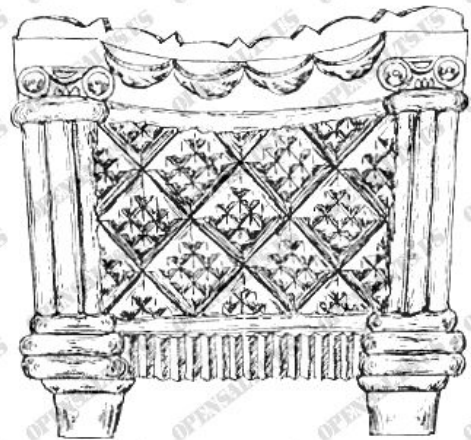

H&J 879

H&J Image

3-1/8" L x 1-15/16" W x 2-1/8" H

Boston & Sandwich Glass c.1825-1850

Known Colors: See next page

Note: Not a reproduction.
Scroll down to next page.

SD 14

ORIGIN — BOSTON & SANDWICH GLASS COMPANY

COLOR

clear
blue tint
purple blue

RARITY

plentiful
scarce
scarce

ORIGIN — BOSTON & SANDWICH GLASS COMPANY

COLOR

clear
cobalt blue

RARITY

plentiful
rare

Star shape in bottom looks more like SD 16 shown above, but the bottom is completely flat as shown in SD 14. Perhaps another variation not shown in the Neal book.