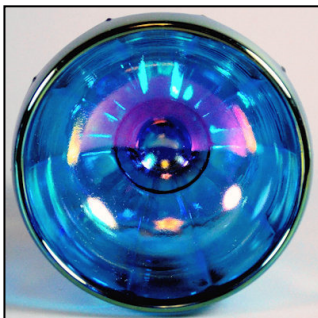

H&J 866

H&J Image

2-1/8" D x 2-1/8" H

Imperial Glass c.1969

Summit Art Glass

Known colors: Imperial colors unknown
See Summit colors below

Note: Has Imperial IG mark.
Summit mark V was added later.
All say "Anaheim 1969".

Summit Art Glass Item 600 Pedestal Salt (Imperial Mold)

Sold to Rosso in 2006

Reference: H&J 866 **Size:** 2 1/8" Dia, 2 1/8" High

Remarks: Marked IG Anaheim 1969 on bottom. Later one overmarked with V

Colors: Cobalt, Red, Aqua Opal. Aqua Opal Irid, Amberina, Rubina, Amethyst, Amethyst Carnival, Red Orange, Red Orange Irid, Vaseline, Vaseline Irid, Med Blue, Med Blue Irid, Sea Mist, Sea Mist Irid, Purple Opalescent, Purple Opalescent Irid

Summit Art Glass Item 600 Pedestal Salt Crimped Top (Imperial Mold)

Sold to Rosso in 2006

Reference: None **Size:** 2 1/2 Dia, 2 1/8" High

Remarks: Marked IG Anaheim 1969 on bottom. Later one overmarked with V
Same as Item 600 except rim is crimped when removed from the Mold.

Colors: Cobalt, Red, Med Blue, Med Blue Irid