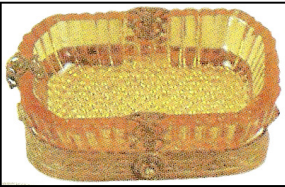

H&J 614

H&J Image

2-5/8" L x 1-7/8" W x 5/8" H

Probably Czechoslovakia c.1920

Known colors: Clear, amber, blue and pink

Note: Brass holders vary.
Same as H&J 615.