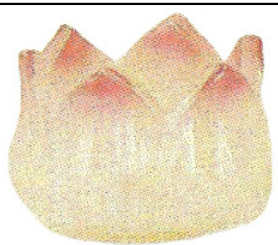

H&J 607

No. 1921 Ind. Salt

1-11/16" D x 1-1/8" H

LOTUS NO. 1921

Westmoreland Glass c.1921

Summit Art Glass - Repros
Look in the Attic - Repros

Known colors: Westmoreland:
Clear, amber, green, pink, white,
opalescent, stained and frosted
Reproductions: See Summit
under Ed Bowman Research

Note: See H&J 337, 522, 580,
608, 820, 834 and 2640.

H&J Image