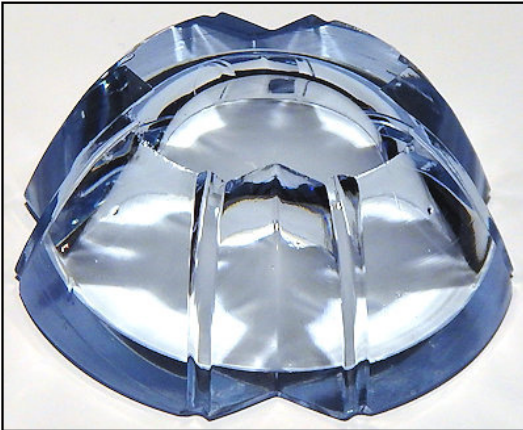

H&J 606

H&J Image

Salt: 2-1/16" D x 3/4" H
Tray: 2-1/2" D x 3/8" H

German c.1920s

Known colors: Blue

Tray made by
Württembergische Metallwaren Fabrik.

I/O (Normal thickness of
gilding or silver-plating, i.e. one gram of
deposited silver spread over an area of
one square decimeter).