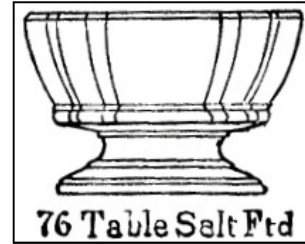

H&J 460

H&J Image

76 Oval Table Salt

76 Oval Ind. Salt.

3-9/16" L x 2-7/16" W x 1-1/2" H - Tab
2-3/8" L x 1-5/8" W x 1" H - Ind
2-7/8" D x 2-1/4" H - Ped

RIVERSIDE NO. 76
aka FROSTED CHICKEN (Plain)

RIVERSIDE NO. 145
aka SIDE WHEELER (Notched)
Riverside Works c.1883

Known colors: Clear, amber,
blue and yellow

Note: Must examine closely to deter-
mine if there are small notches in the
ribs. See H&J 542, 551, 2694 and 2695
for individuals.

76 Table Salt Ftd