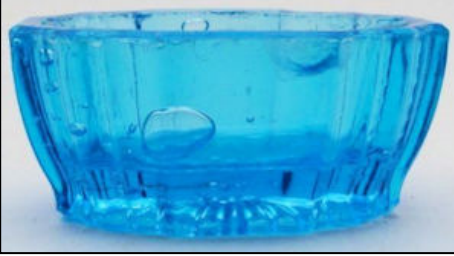

H&J 460

H&J Image

76 Oval Table Salt

76 Oval Ind. Salt.

3-9/16" L x 2-7/16" W x 1-1/2" H - Tab
2-3/8" L x 1-5/8" W x 1" H - Ind
2-7/8" D x 2-1/4" H - Ped

RIVERSIDE NO. 76
aka FROSTED CHICKEN (Plain)

RIVERSIDE NO. 145
aka SIDE WHEELER (Notched)
Riverside Works c.1883

Known colors: Clear, amber,
blue and yellow

Note: Must examine closely to deter-
mine if there are small notches in the
ribs. See H&J 542, 551, 2694 and 2695
for individuals.

76 Table Salt Ftd