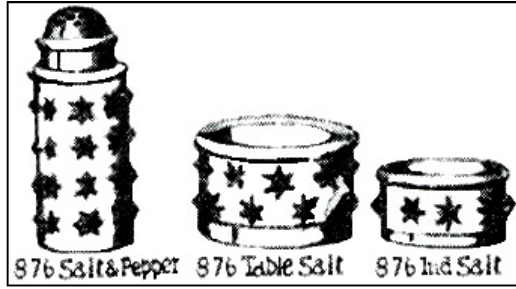

H&J 2566

H&J Image

876 Salt & Pepper 876 Table Salt 876 Lid Salt

1-7/8" D x 1" H

CENTRAL GLASS NO. 876
aka STAR GALAXY
Central Glass c.1880

Known colors: Clear

Note: Also made in master
size. Catalog images differ
from actual items.