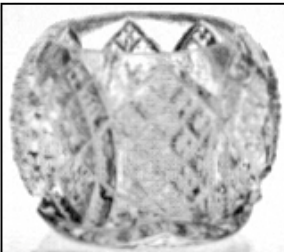

H&J 2540

H&J Image

2" D x 1-1/2" H

DUNCAN NO. 30
aka SCALLOPED SIX POINTS
Geo. Duncan's Sons & Co. c.1897

Known colors: Clear;
ruby stain; possibly gold

Note: Same as H&J 395.
There is a master, a celery
and two different shapes
of individuals.

Master and celery above.
Different shape left.