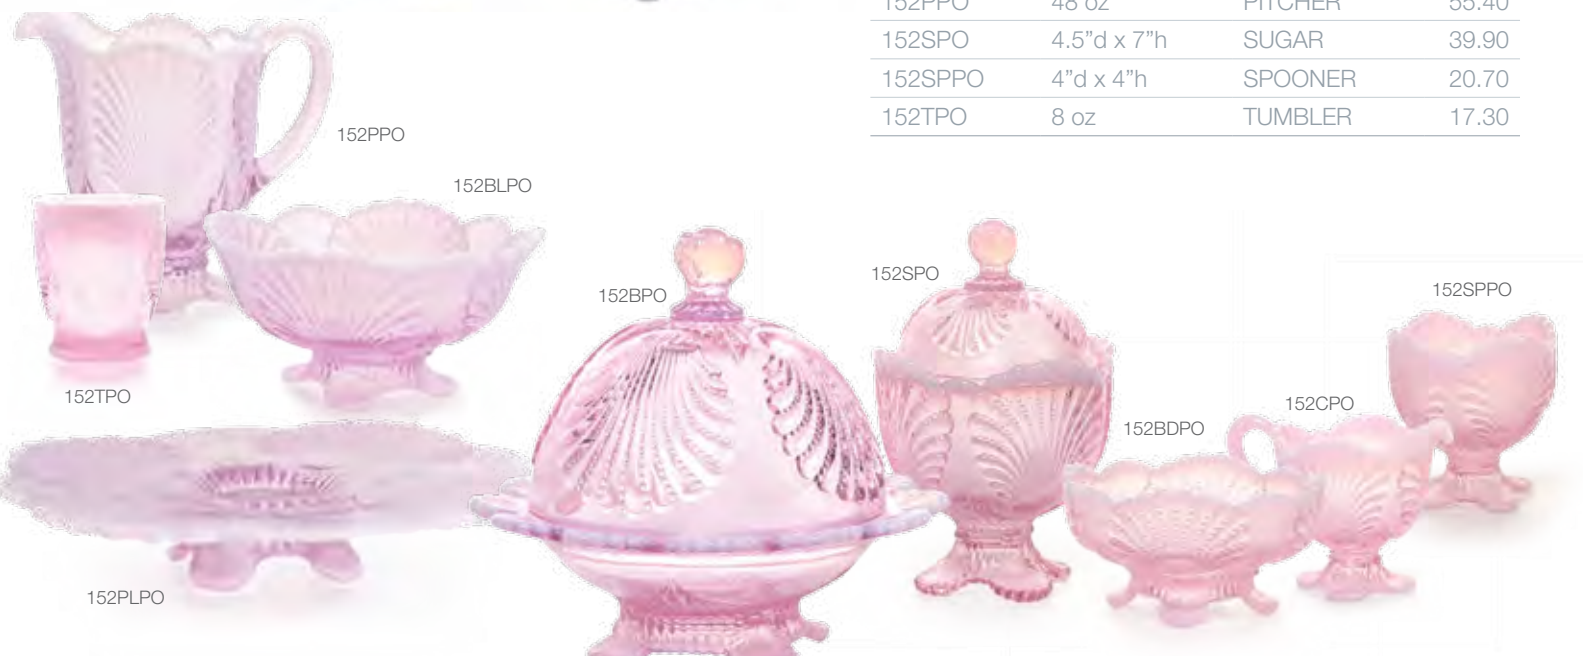

Shell

AQUA OPAL SHELL

152BAO	7"d x 6.5"h	BUTTER	33.50
152BDAO	4.5"d	BERRY DISH	16.70
152BLAO	8.5"d	BOWL	44.70
152CAO	4.5"d x 4.5"h	CREAMER	25.20
152PAO	48 oz	PITCHER	45.30
152PLAO	12"d	PLATE	44.70
152SAO	4.5"d x 7"h	SUGAR	32.20
152SPA0	4"d x 4"h	SPOONER	16.70
152TAO	8 oz	TUMBLER	14.00

CRYSTAL OPAL SHELL

152BCO	7"d x 6.5"h	BUTTER	33.50
152BD00	4.5"d	BERRY DISH	16.70
152BLCO	8.5"d	BOWL	44.70
152CCO	4.5"d x 4.5"h	CREAMER	25.20
152PCO	48 oz	PITCHER	45.30
152PLCO	12"d	PLATE	44.70
152SCO	4.5"d x 7"h	SUGAR	32.20
152SPCO	4"d x 4"h	SPOONER	16.70
152TCO	8 oz	TUMBLER	14.00

PINK OPAL SHELL

152BPO	7"d x 6.5"h	BUTTER	41.50
152BDPO	4.5"d	BERRY DISH	20.70
152BLPO	8.5"d	BOWL	55.40
152CPO	4.5"d x 4.5"h	CREAMER	31.20
152PLPO	12"d	PLATE	56.00
152PPO	48 oz	PITCHER	55.40
152SPO	4.5"d x 7"h	SUGAR	39.90
152SPPO	4"d x 4"h	SPOONER	20.70
152TPO	8 oz	TUMBLER	17.30