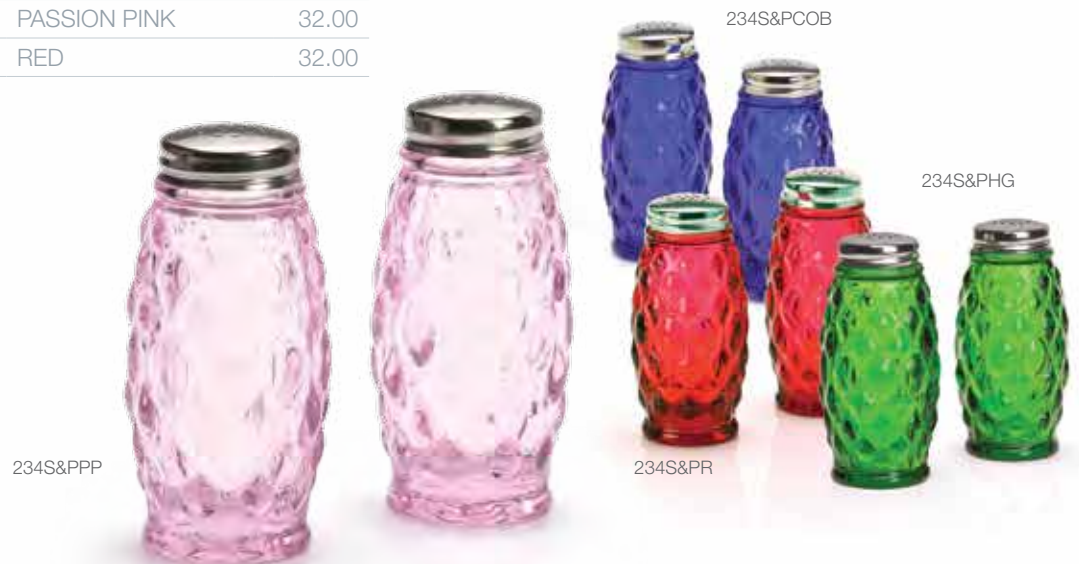

Elizabeth

SALT & PEPPER

234S&PCOB	1.75"d x 4.25"h	COBALT	23.10
234S&PHG	1.75"d x 4.25"h	HUNTER GREEN	23.10
234S&PPP	1.75"d x 4.25"h	PASSION PINK	32.00
234S&PR	1.75"d x 4.25"h	RED	32.00