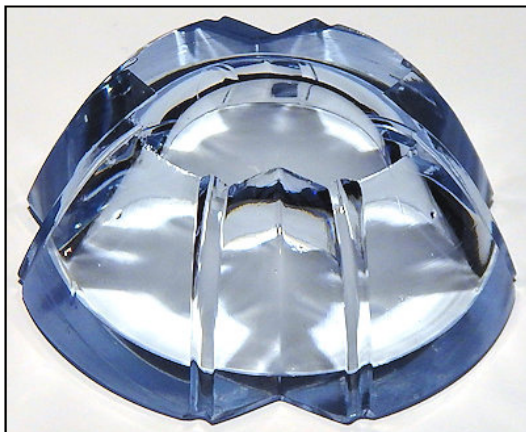

RO-FT-8-8

Salt: 2-1/16" D x 3/4" H  
Tray: 2-1/2" D x 3/8" H

German c.1920s

Known colors: Blue

Tray made by  
Wurttembergische  
Metallwaren Fabrik.  
  
I/O (Normal thickness of  
gilding or silver-plating,  
i.e. one gram of deposited  
silver spread over an area  
of one square decimeter).