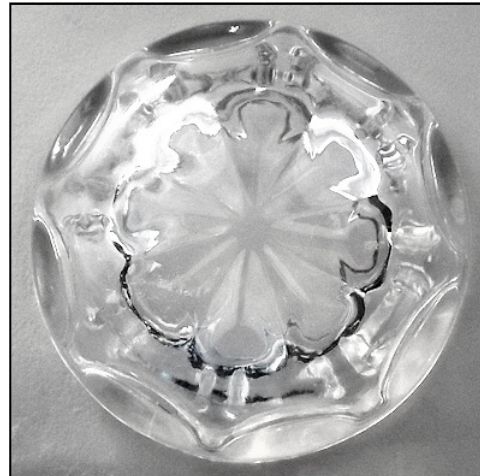

RO-FT-8-31

2" D x 15/16" H

ARGUS
Bakewell, Pears & Co.
c.1875

King & Sons c.1875

Geo. Duncan & Sons
c.1890

Known colors: Clear;
ruby stain

Note: Rim is
1/4" wide.

RO-FT-8-31 (left)
and RO-FT-8-32
side by side
comparison.