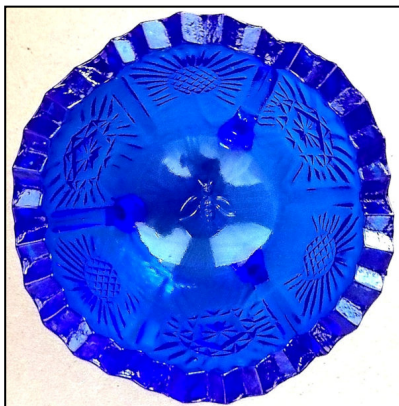

H&J 900 & 901

2-3/8" D x 1-1/2" H

64-6 Thistle

Sold by L. G. Wright c.1970s
L. E Smith after 1999

Note: Higbee Delta pattern salt (H&J 3050) is smaller in size. Same as H&J 887, 901, 2929 and 3409.

H&J 900

H&J 901

Higbee Delta in front of Wright

Bee Mark #1 original ca. 1900-20 Higbee Glass Co. with letters HIG in wings. Mark #2 without letters currently used by L.G Wright. Mark #3 ca. 1960-70s by LG Wright.

Wright glass was made by Fenton, New Martinsville, Fostoria, Morgantown, Paden City and others.

L.G. Wright Item: 64-6 Thistle Salt Dip (Botson Mold) (Mold purchased by L.E. Smith)

Reference: H&J 887 Size: 2 3/8" Dia, 1 1/2" High

Remarks: Found unmarked and also with the #3 Bee Mark inside bottom. Later years production was Cobalt and Crystal with Satin or Flash in house to special orders. Still listed in 1996 flyer.

Colors: Amber, Lt Blue, Crystal, Amberina, Green, Amethyst, Red, Cobalt