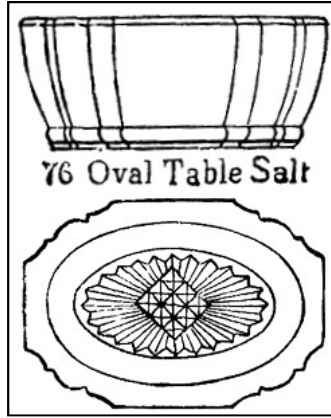

# H&J 551

H&J Image

2-1/4" L x 1" H

RIVERSIDE NO. 76  
aka FROSTED CHICKEN (Plain)

RIVERSIDE NO. 145  
aka SIDE WHEELER (Notched)  
Riverside Works c.1883

Known colors: Clear, amber,  
blue and yellow

Note: Must examine closely to  
determine if there are small  
notches in the ribs. Purple one  
shown has been irradiated.

Two master sizes,  
flat and pedestal.

Very similar to HEISEY #1121.  
Same as H&J 542, 2694 & 2695.