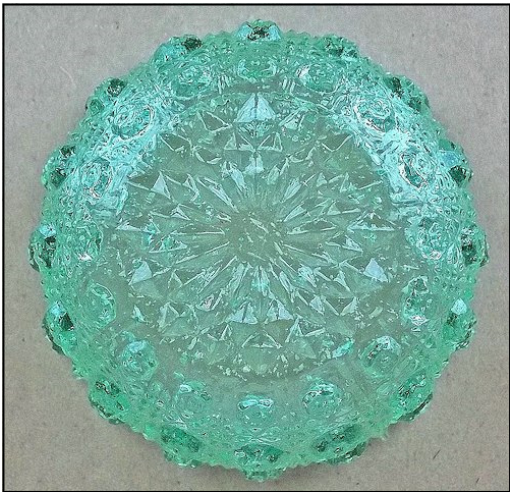

H&J 351

H&J Image

2-3/8" D x 7/8" H
WESTMORELAND NO. 909
Westmoreland Glass c.1924
Summit - Reproductions
Known colors:
Westmoreland: Unknown
Reproductions: See Summit
under Ed Bowman Research
Note: This is the smaller bowl
from a toy berry set.

No. 909 7-Pc. Toy Berry Set