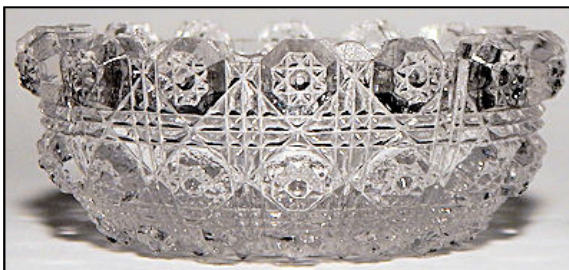

H&J 2648

H&J Image

No. 909 7-Pc. Toy Berry Set

2-3/8" D x 7/8" H

Bryce, Higbee & Co. c.1905

WESTMORELAND NO. 909
aka LACY DAISY
Westmoreland Glass c.1924

Summit - Repros

Rosso Glass - Repros
probably made by Mosser.

Known colors: Higbee and
Westmoreland: Unknown
Reproductions: See
Summit and Rosso under
Ed BowmanResearch

Note: This is a small dish from
a toy berry set.