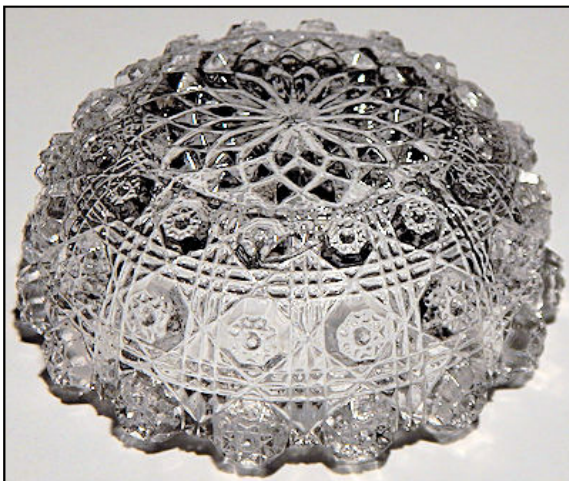

H&J 2648

H&J Image

No. 909 7-Pc. Toy Berry Set

2-3/8" D x 7/8" H

Bryce, Higbee & Co. c.1905

WESTMORELAND NO. 909
aka LACY DAISY
Westmoreland Glass c.1924

Summit - Repros

Rosso Glass - Repros
probably made by Mosser.

Known colors: Higbee and
Westmoreland: Unknown
Reproductions: See
Summit and Rosso under
Ed BowmanResearch

Note: This is a small dish from
a toy berry set.