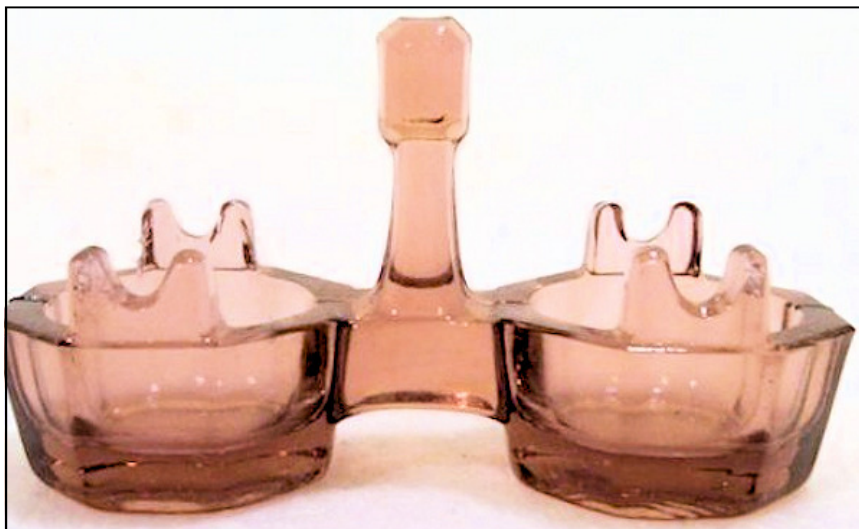

H&J 2092

H&J Image

3-5/8" L x 1-1/2" W x 2" H

Cambridge Glass
Wetzel - Reproductions
Bowman - Reproductions

Known colors: Cambridge; unknown
Wetzel and Bowman; Scroll down to
second page for colors.

Wetzel Glass Item: S502 Cambridge Twin Salt (Original Cambridge Mold)

Purchased by Bowman in 1986

Reference: H&J 2092

Size: 3 5/8" Long, 1 1/2" Wide, 1 7/8" High

Remarks: Wetzel items marked with R W mark on bottom between bowls.

Colors: Ice Blue, Med Blue, Cobalt, Blue Slag, Lt Purple, Teal

Wetzel Glass Item: S502 Cambridge Twin Salt (Original Cambridge Mold)

Purchased by Bowman in 1986

Reference: H&J 2092

Size: 3 5/8" Long, 1 1/2" Wide, 1 7/8" High

Remarks:

Colors: Cobalt, Vaseline, Vaseline Iridized (200 or less made of each color)