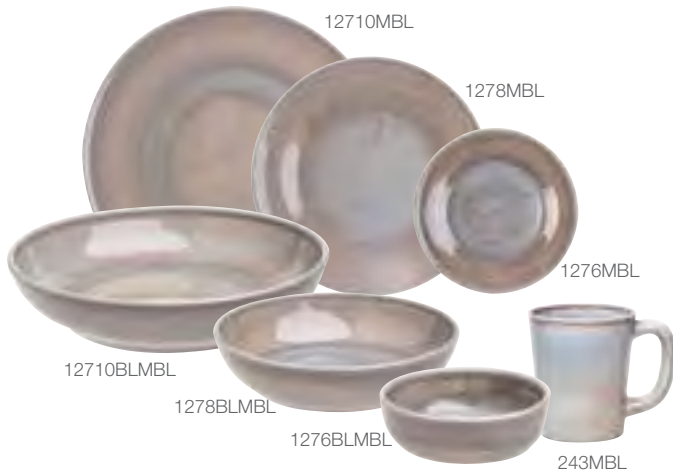

TABLEWARE

Plates

COBALT	
1276COB	6"d
1278COB	8"d
12710COB	10"d

MARBLE	
1276MBL	6"d
1278MBL	8"d
12710MBL	10"d

RED	
1276R	6"d
1278R	8"d
12710R	10"d

MILK	
1276M	6"d
1278M	8"d
12710M	10"d