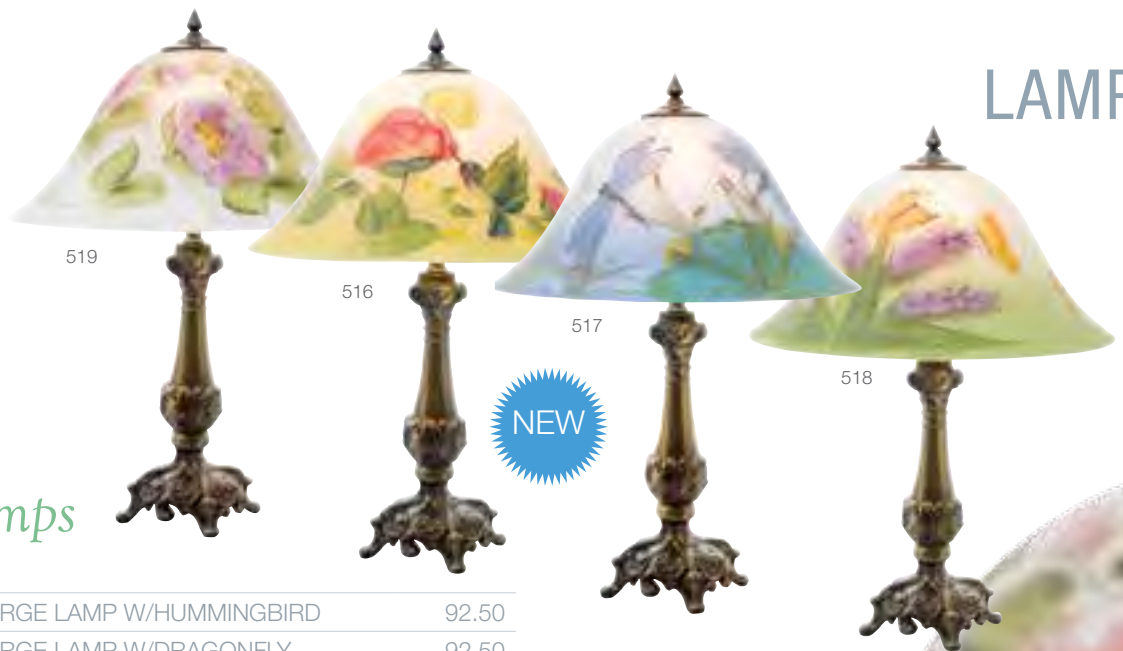

560A

560OPP

560PPP

560NLRIR

560NLPP

560NLBDD

Electric Lamps

ELECTRIC LAMPS

516	18.5"h	LARGE LAMP W/HUMMINGBIRD	92.50
517	18.5"h	LARGE LAMP W/DRAGONFLY	92.50
518	18.5"h	LARGE LAMP W/BUTTERFLY	92.50
519	18.5"h	LARGE LAMP W/LAVENDER FLOWER	92.50
522	18.5"h	LARGE LAMP W/PINK CARNATION	92.50
550B	28.5"h	BLUE DRAGONFLY LAMP	144.20
550G	28.5"h	GREEN DRAGONFLY LAMP	144.20
550R	28.5"h	RED DRAGONFLY LAMP	144.20
560A	10"h	NITE LITE/AMBER W/FLORAL	66.95
560NLBDD	10"h	NITE LITE/BLUE W/DAINTY DAISY	66.95
560NLLR	10"h	NITE LITE LAVENDER W/PRPL ROSE	66.95
560NLPP	10"h	NITE LITE/PINK W/PINK PANSY	66.95
560NLRIR	10"h	NITE LITE/RED W/IVORY ROSE	66.95
560OPP	10"h	NITE LITE/OPAL W/PURPLE PANSY	66.95
560PPP	10"h	NITE LITE/PINK W/PURPLE PANSY	66.95
561	28.5"h	X-LRG LAMP W/ROSES	105.00
562	18.5"h	LARGE LAMP W/FLORAL	92.50
563	28.5"h	X-LRG LAMP CRY STN W/PNK ROSE	105.00