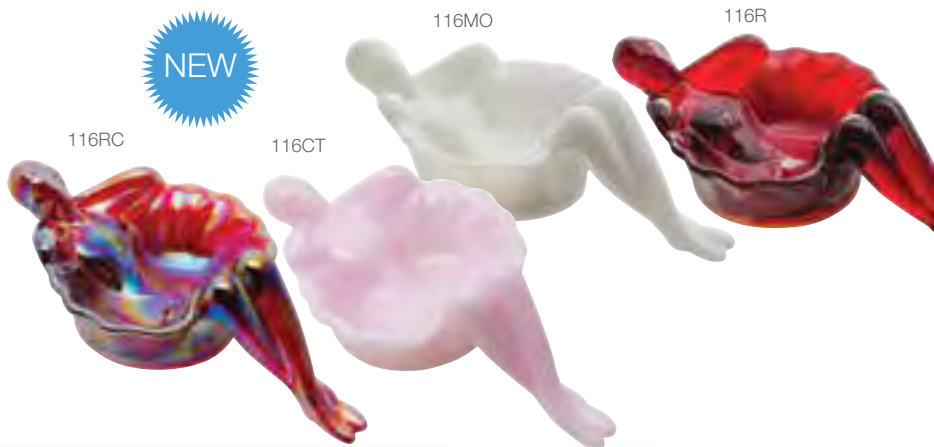

Bathing Beauty

SOAP DISH / 9" Long and 3" high

116COB*	COBALT	12.00
116CT	CROWN TUSCAN	15.00
116J*	JADE	12.00
116MO	MILK OPAL	12.00
116R	RED	16.20
116RC	RED CARNIVAL	18.65

*Not shown